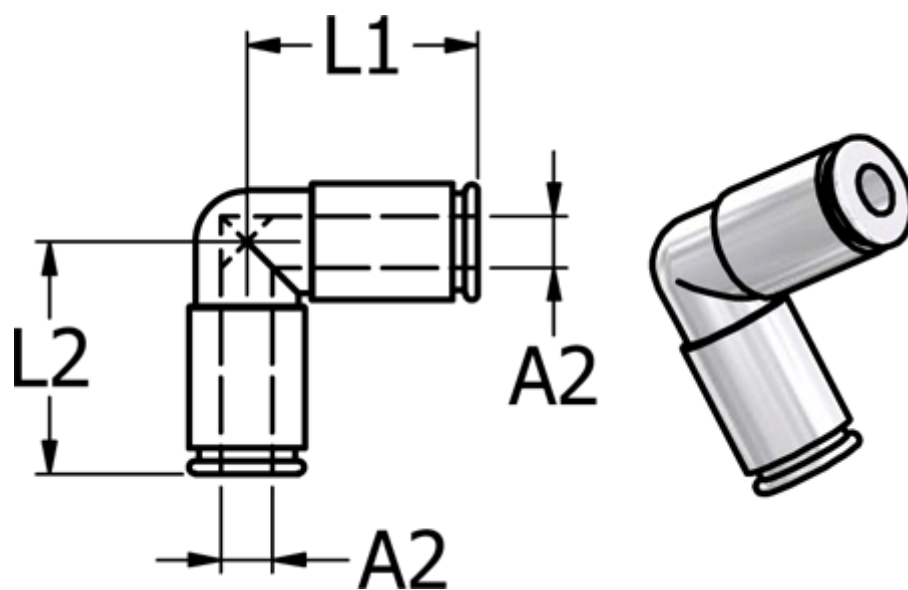

Article number: 586848010

Description: Metal Push-in fitting 848.010, Ø10-Ø10
Elbow with FPM O-ring

Measures

Ext. hose diameter A2 = 10

L1 = 25

L2 = 25